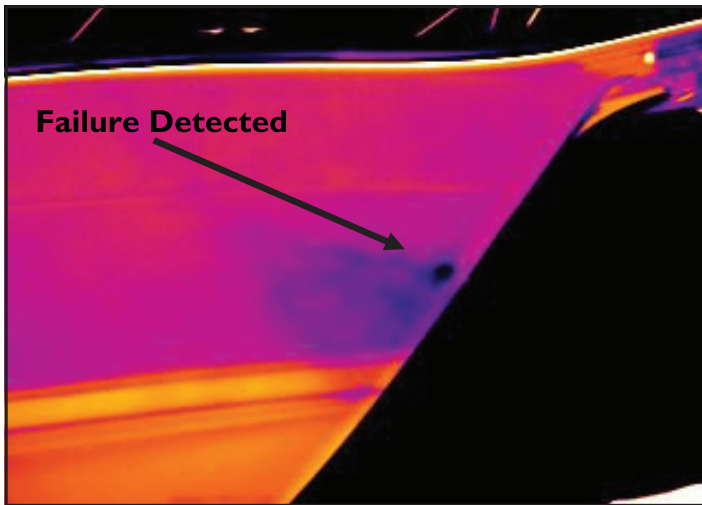

INFRARED THERMOGRAPHY FOR MARINE SURVEYS

- Accurate Results
- Cost Effective
- Non-Destructive
- Annual PM

For the first time, marine surveyors can use the same revolutionary technology previously available only to the U.S. Navy. The new FLIR ThermaCAM FirstMate infrared camera is a best-in-class, state-of-the-art diagnostic tool to quickly and accurately perform all four "Elements of the Marine Survey," as cited by the Society of Marine Surveyors, Inc. (SAMS®) - including Pre-Purchase Surveys, Insurance Surveys, Appraisal Inspections, and Damage Inspections.

Since the first ship went to sea, marine surveyors have relied heavily on what they could see, hear, and felt to assess its seaworthiness and condition. Now the rugged FLIR ThermaCAM FirstMate infrared camera can be added to the marine surveyor's toolkit, along with the percussion hammer, a moisture meter ... and hands-on field experience. The FLIR ThermaCAM FirstMate's sensitive infrared detector and advanced electronics enable marine surveyors to instantly scan the structural integrity of any vessel, as well as electrical, propulsion, and fuel systems, as well as navigation and other on-board electronics and find problems that are invisible and otherwise difficult or impossible to detect.

Shipboard electrical, mechanical, propulsion, and power generating systems often emit an abnormal heat signature before they fail. Structural problems in FRP, wood, and composite laminates are clearly visible to the FirstMate. Finding these problems enables a proactive maintenance plan that will avoid catastrophic failures underway.